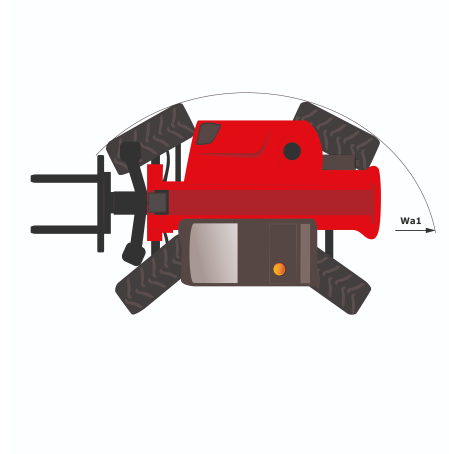

Dimensional drawing