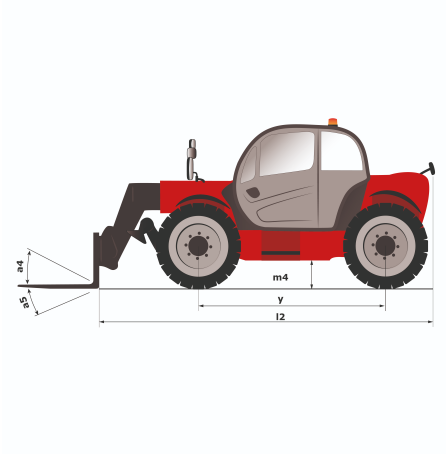

Dimensional drawing