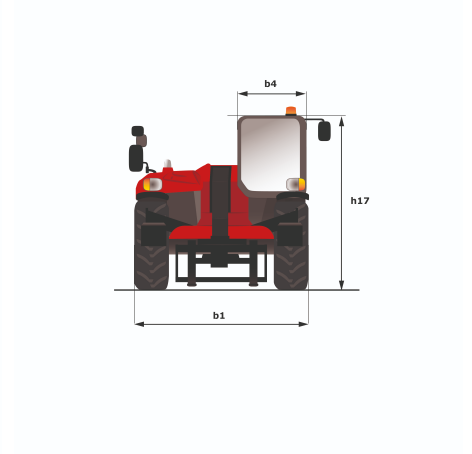

Dimensional drawing