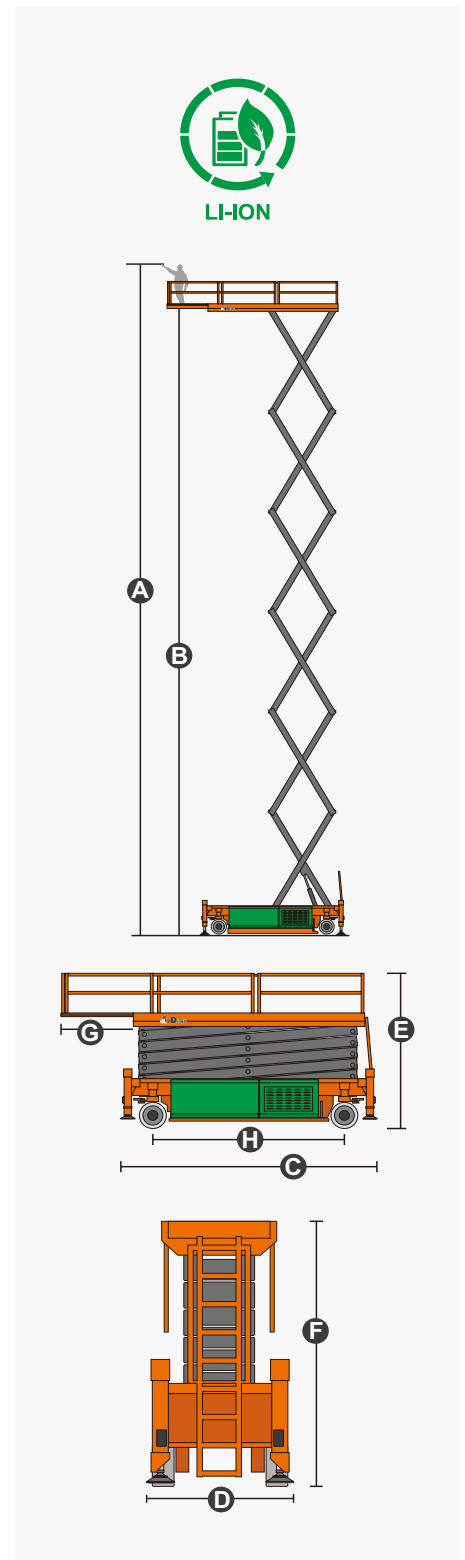

DINGLI

Exceed · New Height

JCPT3214DC

Self-propelled Scissor Lifts

SPECIFICATIONS

Size	Metric	British
Max. Working Height A	32.00m	105ft
Max. Platform Height B	30.00m	98ft 5in
Overall Length C	6.41m	21ft
Overall Width D	1.40m	4ft 7in
Overall Height(Rails Up) E	4.16m	
Overall Height(Rails Down) F	3.17m	10ft 5in
Platform Size(Length×Width)	5.85m×1.20m	19ft 2in×3ft 11in
Platform Extension Size G	1.90m	6ft 3in
Ground Clearance(Stowed/Raised)	0.19m/0.02m	8in/1in
Wheelbase H	4.87m	16ft
Turning Radius(Inside/Outside)	2.60m/3.50m	8ft 6in/11ft 6in
Tyres	28×12-22	28×12-22

Performance		
S.W.L	750kg	1653lb
S.W.L On Extension	750kg	1653lb
Max. Occupants	2	2
Gradeability	30%	30%
Travel Speed(Stowed)	1.5km/h	0.93mph
Travel Speed(Raised)	0.1km/h	0.06mph
Max. Working Slope	1°(0°)	1°(0°)
Up/Down Speed	160/105sec	160/105sec

DINGLI

Exceed · New Height

JCPT3214DC

Self-propelled Scissor Lifts

FEATURES

Standard Items

- Proportional Joystick Controls
- Self-Locking Gates
- One-Way Platform Extension Deck
- Four-Wheel Drive
- Four-Wheel Steering
- Automatic Braking System
- Self-Weight Lowering System
- Tubing Explosion-Proof System
- Onboard Fault Diagnostic System
- Tilt Alarm
- Motion Alarm
- Horn
- Hour Meter
- Charging Protection System
- Flashing LED Beacon
- Foldable Guard Rails
- Drive Enable
- Charging Indicator
- Manual Brake Release
- Lanyard Attachment Point
- Tie-Down And Lifting Points
- Automatic Leveling Hydraulic Outriggers
- Emergency Pump
- Emergency Stop Button
- Platform Load Sense System
- Drivable At Full Height