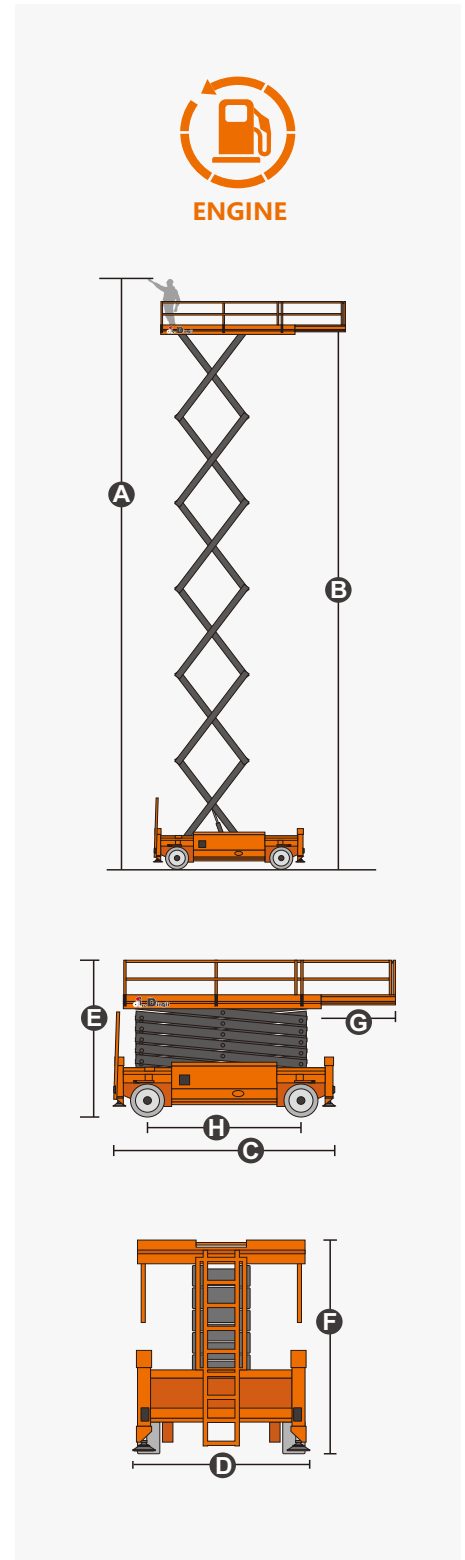

DINGLI

Exceed · New Height

JCPT2825RT

Self-propelled Scissor Lifts

SPECIFICATIONS

Size	Metric	British
Max. Working Height A	28.00m	91ft 10in
Max. Platform Height B	26.00m	85ft 4in
Overall Length C	5.96m	19ft 7in
Overall Width D	2.50m	8ft 2in
Overall Height(Rails Up) E	4.13m	13ft 7in
Overall Height(Rails Down) F	3.19m	10ft 6in
Platform Size(Length×Width)	5.48m×2.45m	18ft×8ft
Platform Extension Size G	2.10m	6ft 11in
Ground Clearance	0.23m	9in
Wheelbase H	4.10m	13ft 5in
Turning Radius(Inside/Outside)	3.50m/6.00m	11ft 6in/19ft 8in
Tyres	355/55D625	355/55D625

Performance		
S.W.L	1000kg	2204lb
S.W.L On Extension	1000kg	2204lb
Max. Occupants	4	4
Gradeability	40%	40%
Travel Speed(Stowed)	4.0km/h	2.49mph
Travel Speed(Raised)	0.3km/h	0.19mph
Max. Working Slope	X-2°/Y-3°	X-2°/Y-3°
Up/Down Speed	110/100sec	110/100sec

Weight		
Overall Weight	19800kg	43651lb

Power		
Diesel Engine	Deutz TD2.9 L4/55kW	Deutz TD2.9 L4/55kW
Diesel Tank	130L	34gal
Hydraulic Tank	260L	69gal

DINGLI

Exceed · New Height

JCPT2825RT

Self-propelled Scissor Lifts

FEATURES

Standard Items

- Proportional Joystick Controls
- Self-Locking Gates
- Automatic One-Way Platform Extension Deck
- Four-Wheel Drive
- Four-Wheel Steering
- Automatic Braking System
- Self-Weight Lowering System
- Tubing Explosion-Proof System
- Onboard Fault Diagnostic System
- Tilt Alarm
- Motion Alarm
- Horn
- Hour Meter
- Hydraulic Oil Cooling System
- Flashing LED Beacon
- Foldable Guard Rails
- Drive Enable
- Manual Brake Release
- Lanyard Attachment Point
- Tie-Down And Lifting Points
- Automatic Leveling Hydraulic Outriggers
- Anti-Restart Engine Protection
- Emergency Pump
- Emergency Stop Button
- Platform Load Sense System
- Drivable At Full Height